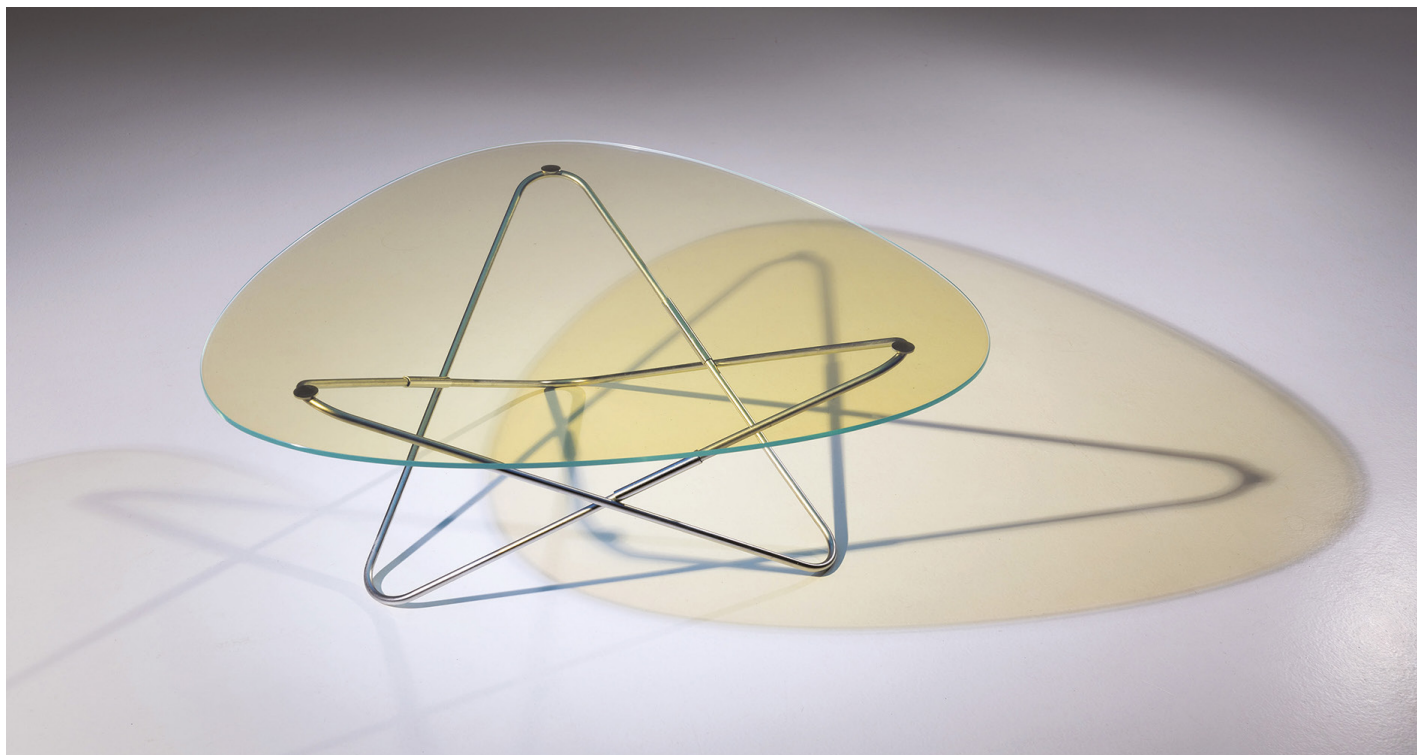

TABLE AO BY MAXIME LIS - AO TABLE BY MAXIME LIS

À l'occasion des 70 ans de la table AO®, dessinée en 1953 par son bureau d'études, Airborne® propose à Maxime Lis de réinterpréter cette icône de la société.

Porté par sa démarche Acte minimum, Maxime souhaite réincarner la Table AO® sans défaire son identité, sans travestir son histoire. Il décide d'ajouter un filtre dichroïque au plateau de verre. Il donne une coloration unique à la matière nous révélant combien notre rapport à l'objet est unique et sensible, modifiant ainsi notre perception, le rapport de l'objet à l'espace, à la lumière, aux éléments environnants.

On the 70th anniversary of the AO® table, originally designed in 1953 by its research department, Airborne® gave Maxime Lis the opportunity to reinterpret the company's iconic table.

Carried by its minimalistic features, Maxime wished to reincarnate the AO® Table without stripping it of its identity and history. To do so, he decided to add a dichroic filter to the glass plate. This filter allows a variety of colour options depending on the angle from which you look at it : it gives a unique coloring to the material, revealing how unique our positioning to the object is.

Sur commande uniquement

Utilisation : Intérieur

Modèles : Structure thermolaquée noire ou inox marin 316L et plateau composé d'un verre dichroïque de 8 mm (verre trempé). Photo non contractuelle
Entièrement fabriquée en France, elle a intégré la collection du Mobilier National Français en 2023.

Hauteur 36 cm - Largeur plateau 100 cm - Poids 16 kgs

Use : Indoor

Models : Top made of 8 mm dichroic tempered glass and steel black epoxy frame or 316L marine stainless frame

Entirely made in France, it now part of the French National Museum of Furniture (Le Mobilier National).

Height 36 cm - Tray width 100 cm - Weight 16 kgs